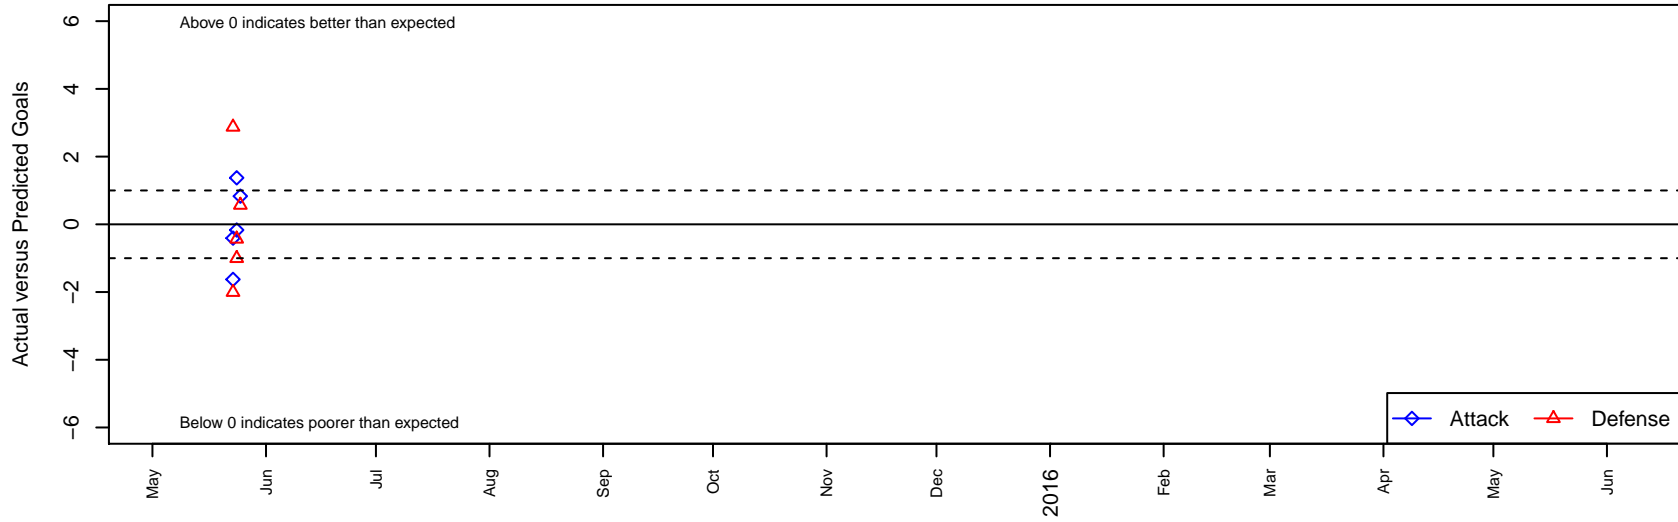

Redding Kaos Rampage B00

, CAN
B00 total strength=1310
attack=10.06 defense=3.4

alt names used:
Kaos Rampage

Venues played:
2015 Rogue Memorial BU14 Cascade

Redding Kaos Rampage B00
Dots are actual minus expected GF (blue circles) and GA (red triangles).
Blue line is smoothed change in attack strength. Red is smoothed change in defense strength.